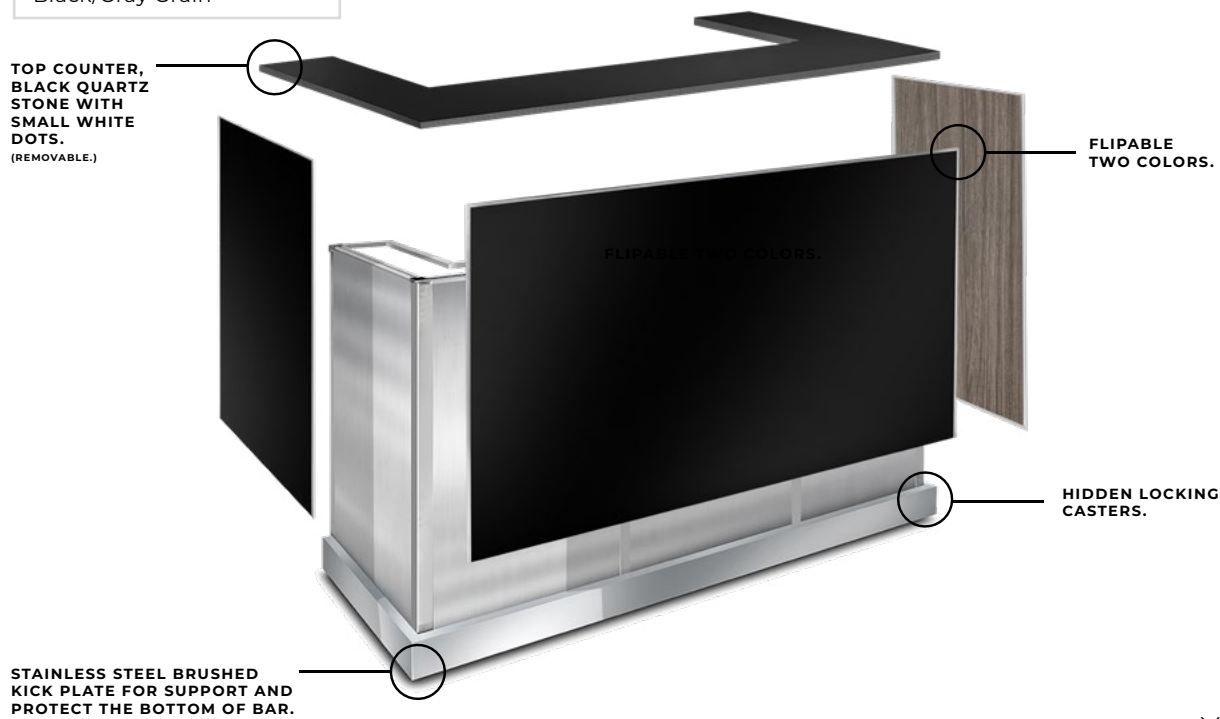

REVERSIBLE 3 PANEL SET
Black/Gray Grain

Items are available in a variety of finishes, brushed or powder color.
Visit www.EasternTableTop.com for full product details.