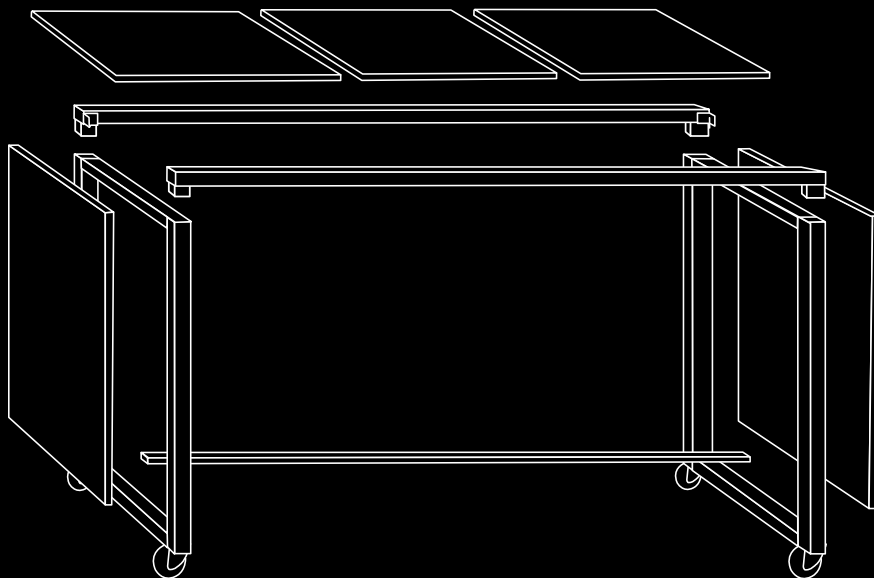

Watch live video for this product.

One set of side frames can be used for 3 size table lengths. 1, 2 or 3 tile table length.

THE STRETCH BUFFET

DESIGNED WITH THE EASTERN CONCEPT OF:

NO HARDWARE REQUIRED FOR ASSEMBLY OR DISMANTLING
COMPACT STORAGE SOLUTIONS
FROM 1 TILE, UP TO 3 TILES

STRETCH BUFFET

Single Tile Buffet | Multi-function, Fully Collapsible

COLLECTION

MODEL

FRAME (ONLY)

Stainless Steel Single Tile Frame
22"W x 31"D x 32"H

#Z2000

Black Single Tile Frame
22"W x 31"D x 32"H