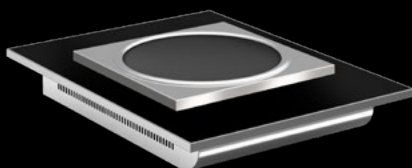

HOT PLATE

MODEL #ST5970HT

OMELETTE STATION

MODEL #ST5938OTG

OMELETTE STATION

MODEL #ST5938OTB

PLATE WARMER

MODEL #ST5972PR