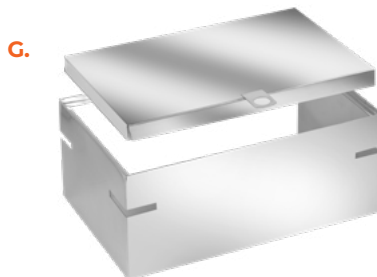

XYLO 

ALL-IN-ONE BUFFET SYSTEM

All-In-One Lexus Modular Buffet System

CHOOSE EITHER AN 8 QT OR A 4 QT DISPLAY STAND

SELECT YOUR FUNCTION

(Bases & Toppers Sold Separately)

COLLECTION

MODEL