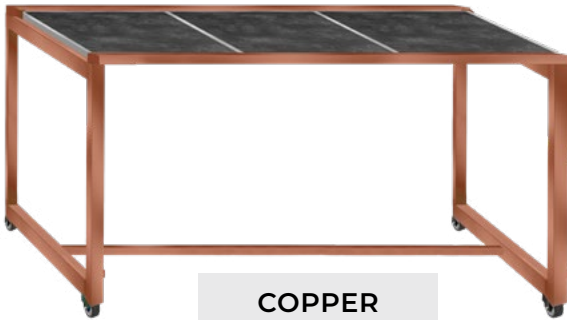

STORAGE CART

Storage Cart	#Z2080
---------------------	--------

SEE PAGE 40
FOR ALL TILE OPTIONS

COMPLETE YOUR LOOK [PANELS]

ZOZZ STORAGE CART

Items are available in a variety of finishes, brushed or powder color. Visit www.EasternTableTop.com for full product details.

STRETCH BUFFET

3 Tile Buffet | Multi-function, Fully Collapsible

COPPER

BLACK

BRONZE

COLLECTION

MODEL

FRAME (ONLY)