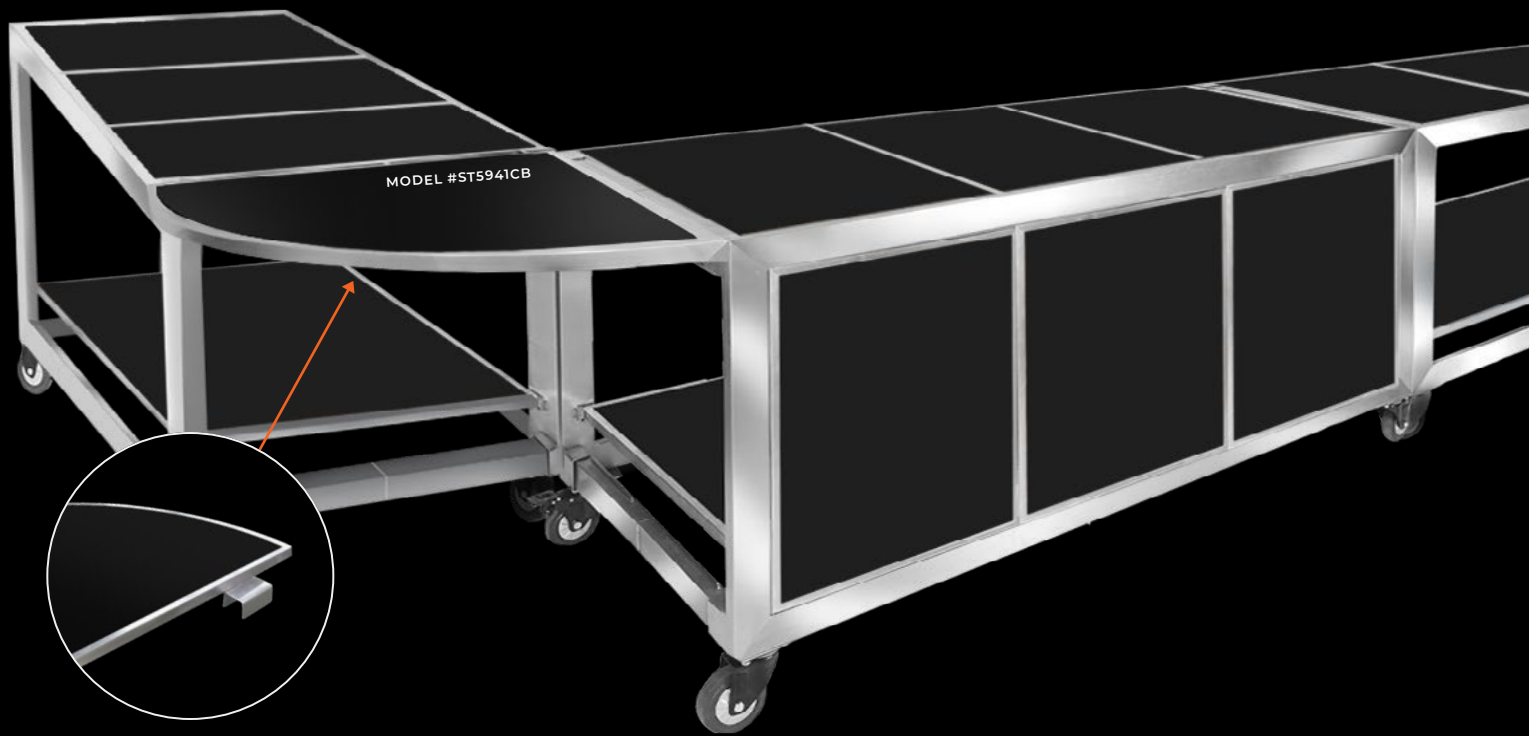

MODEL #ST5958CS

SPACE SAVING TILE CONNECTORS

 Watch live video
for this product.

THE HUB TABLE PANELS

THE HUB MODERN EYE CATCHING DESIGN

1/3 STAINLESS STEEL PERFORATED PANELS

COPPER

MODEL #ST5968PC