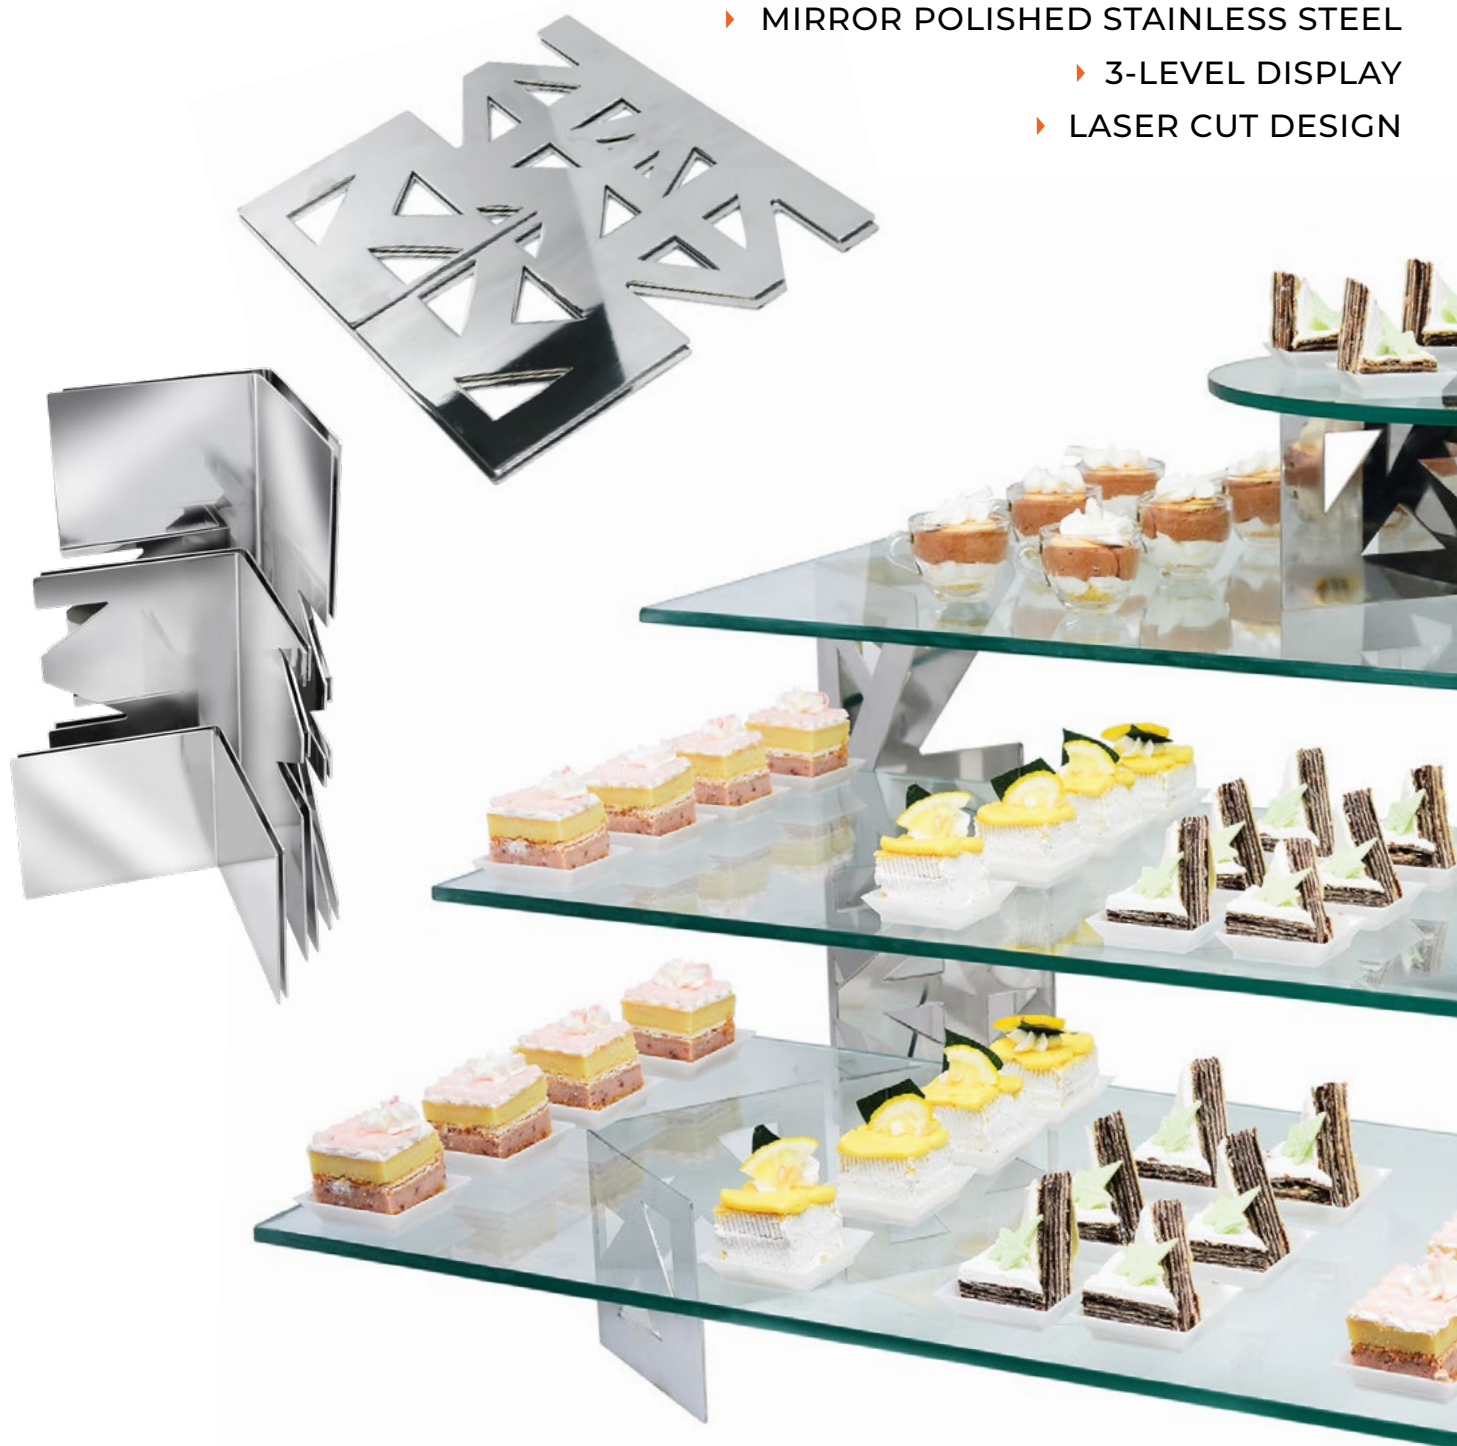

- SPACE SAVING COLLAPSIBLE DESIGN
- MIRROR POLISHED STAINLESS STEEL
  - 3-LEVEL DISPLAY
  - LASER CUT DESIGN

3 LEVEL DISPLAY RISERS

UNLIMITED INTERCONNECTING DESIGNS

Watch live video
for this product.

XYLO

Items are available in a variety of finishes, brushed or powder color.
Visit www.EasternTableTop.com for full product details.