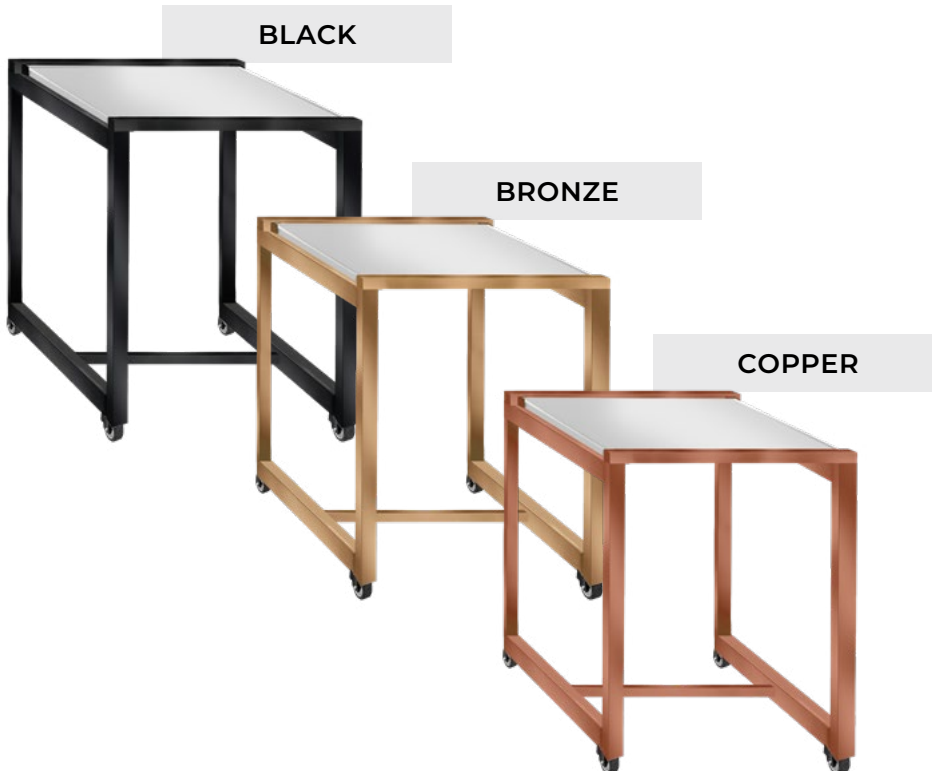

THE HUB ADD-ONS

XYLO 

Items are available in a variety of finishes, brushed or powder color.
Visit www.EasternTableTop.com for full product details.

ZOZZ

MODULAR FLAT PACK

STRETCH BUFFET

The Freedom of Movement ushers in the new era of buffet mobility with flat pack compact storage solutions.

Watch live video for this product.

One set of side frames can be used for 3 size table lengths. 1, 2 or 3 tile table length.

THE STRETCH BUFFET

DESIGNED WITH THE EASTERN CONCEPT OF:

NO HARDWARE REQUIRED FOR ASSEMBLY OR DISMANTLING
COMPACT STORAGE SOLUTIONS
FROM 1 TILE, UP TO 3 TILES

STRETCH BUFFET

Single Tile Buffet | Multi-function, Fully Collapsible

COLLECTION

MODEL

FRAME (ONLY)

Stainless Steel Single Tile Frame
22"W x 31"D x 32"H

#Z2000

Black Single Tile Frame
22"W x 31"D x 32"H