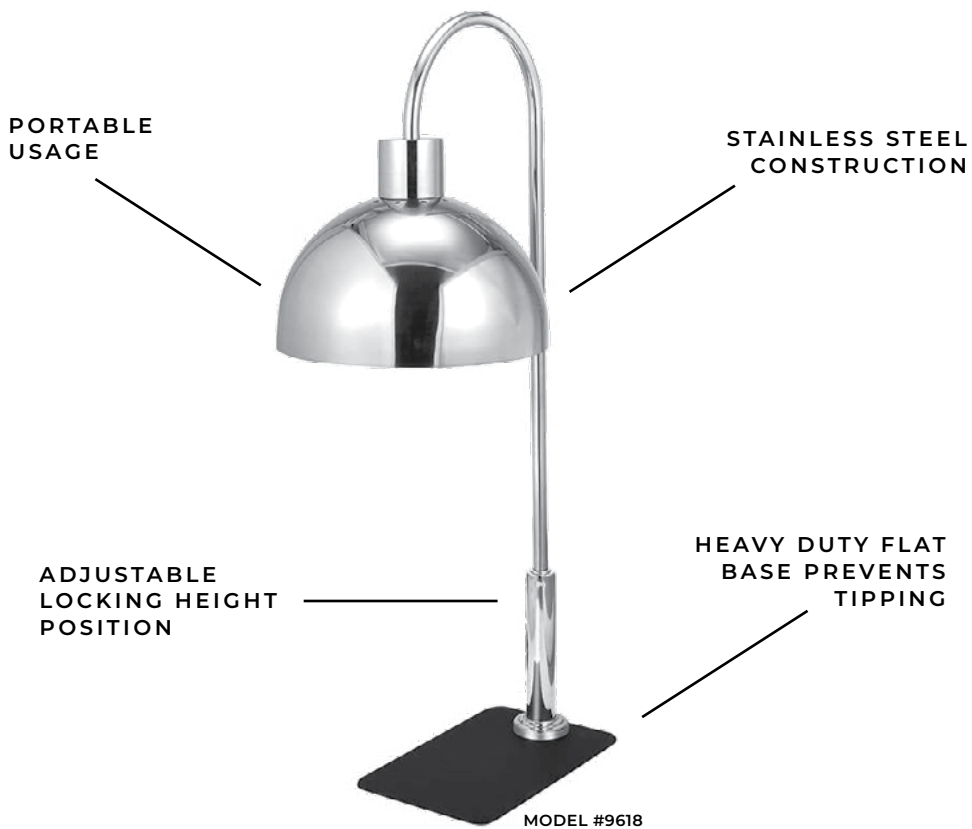

5-STAR UMBRELLA

FEATURES