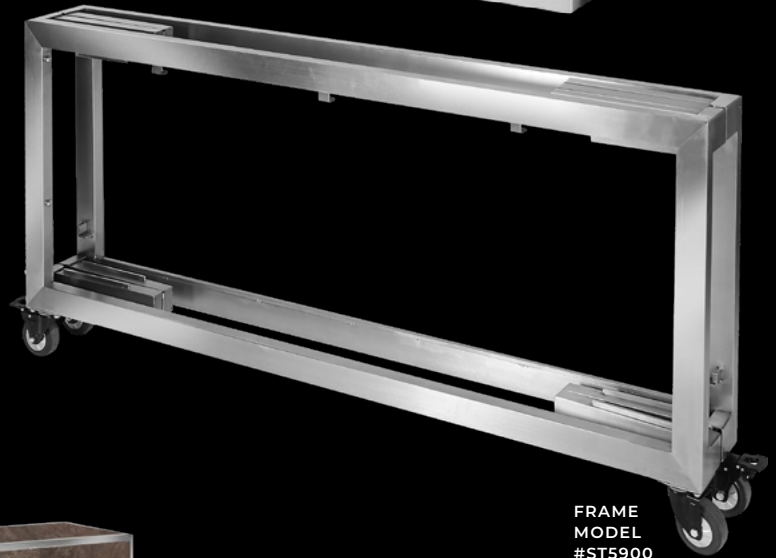

SCRATCH RESISTANT LAMINATE PANELS

COMPLETE LAMINATE FRONT PANELS

1/3 LAMINATE FRONT PANELS

LAMINATE SIDE PANELS

THE HUB TABLE BAR KIT

THE HUB COLLAPSIBLE BAR DESIGN

BAR KIT

- FRAME
- DROP-IN SINK
- STAINLESS STEEL TILE
- SPEED RAIL
- BAR TOP
- BOTTOM SHELF