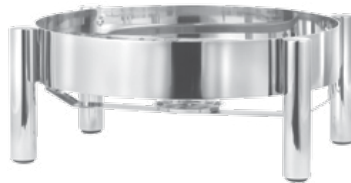

5-Star Crown | Soup Marmite & Base