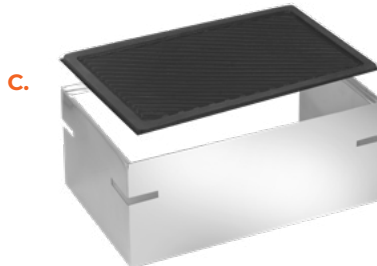

XYLO 

ALL-IN-ONE BUFFET SYSTEM

All-In-One Lexus Modular Buffet System

CHOOSE EITHER AN 8 QT OR A 4 QT DISPLAY STAND

SELECT YOUR FUNCTION

(Bases & Toppers Sold Separately)

COLLECTION

MODEL