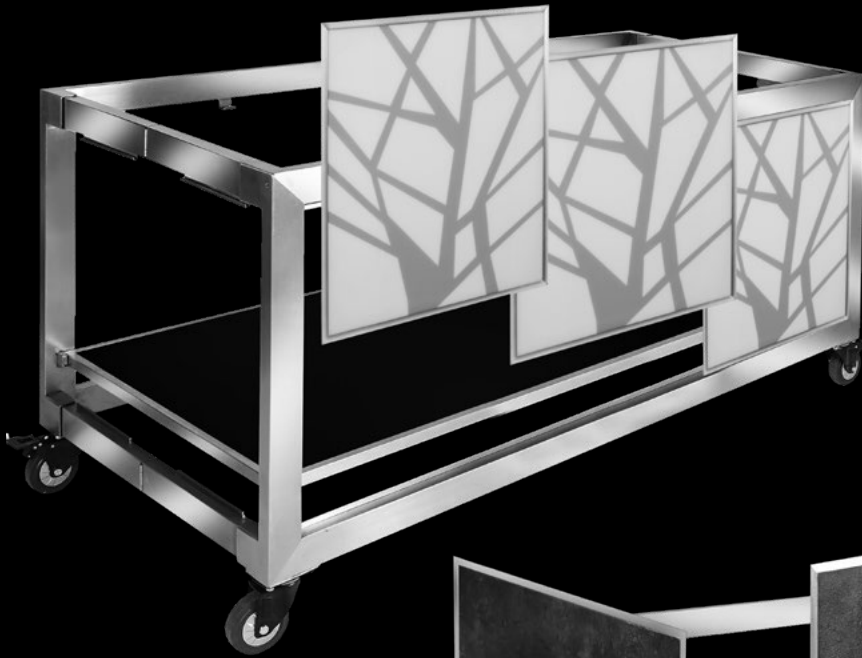

SCRATCH RESISTANT LAMINATE PANELS

COMPLETE LAMINATE FRONT PANELS

1/3 LAMINATE FRONT PANELS

LAMINATE SIDE PANELS

THE HUB TABLE BAR KIT

THE HUB COLLAPSIBLE BAR DESIGN

BAR KIT

- FRAME
- DROP-IN SINK
- STAINLESS STEEL TILE
- SPEED RAIL
- BAR TOP
- BOTTOM SHELF