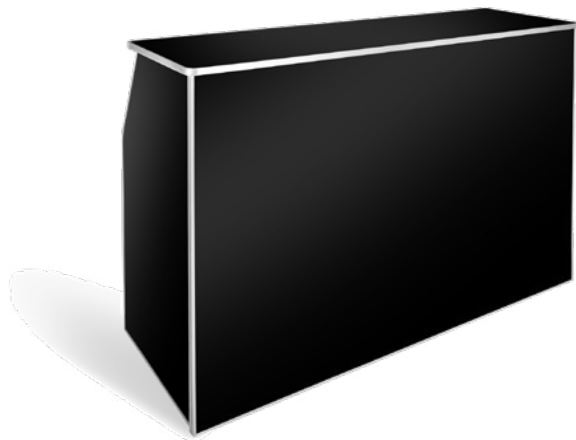

REVERSIBLE 5 PANEL SET
 Black/Gray Grain

REVERSIBLE 3 PANEL SET
 Black/Gray Grain

Items are available in a variety of finishes, brushed or powder color.
 Visit www.EasternTableTop.com for full product details.

FOLDING BAR

Folding Bar | White or Black, Removable Ice-bin

Flex & Fold - Part of Eastern's NEW flat pack series.
The foldable bar pops up & instantly creates the setting you desire.

ONE STEP FOLDING

COMPLETELY COLLAPSIBLE