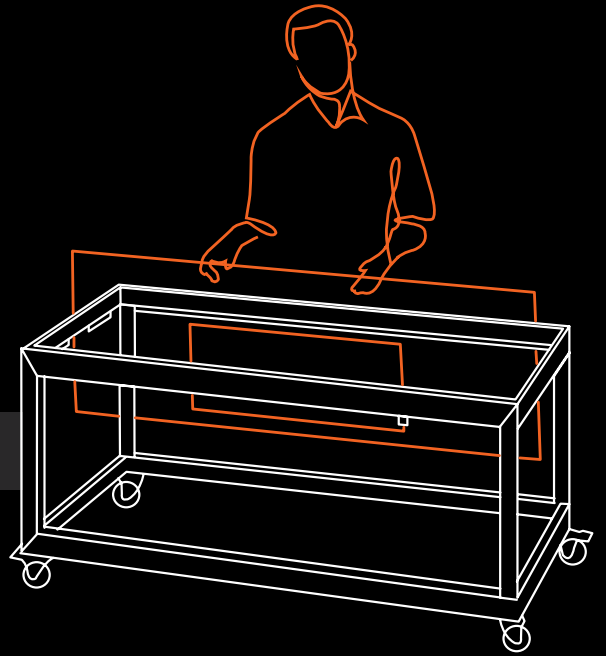

SCRATCH RESISTANT LAMINATE PANELS

COMPLETE LAMINATE FRONT PANELS

1/3 LAMINATE FRONT PANELS

LAMINATE SIDE PANELS

THE HUB TABLE BAR KIT

THE HUB COLLAPSIBLE BAR DESIGN

BAR KIT

- FRAME
- DROP-IN SINK
- STAINLESS STEEL TILE
- SPEED RAIL
- BAR TOP
- BOTTOM SHELF