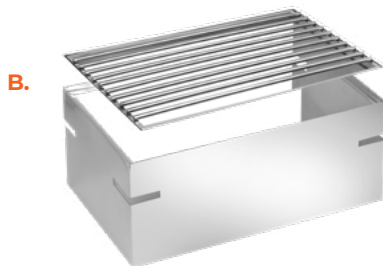

XYLO 

ALL-IN-ONE BUFFET SYSTEM

All-In-One Lexus Modular Buffet System

CHOOSE EITHER AN 8 QT OR A 4 QT DISPLAY STAND

SELECT YOUR FUNCTION

(Bases & Toppers Sold Separately)

COLLECTION

MODEL