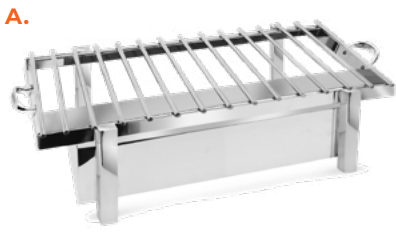

#3342

PORTABLE BATTERY

#9001PB

**CAPTURE YOUR AUDIENCE
THROUGH SIMPLICITY IN
LINES, FORM, SPACE, DETAIL.**

THE MINIMALISTIC STAND DESIGN IS A TRUE WINNER.

GRIDDLES

Grill Stove | Tabletop Grill Stand

Accessories | Griddle Top