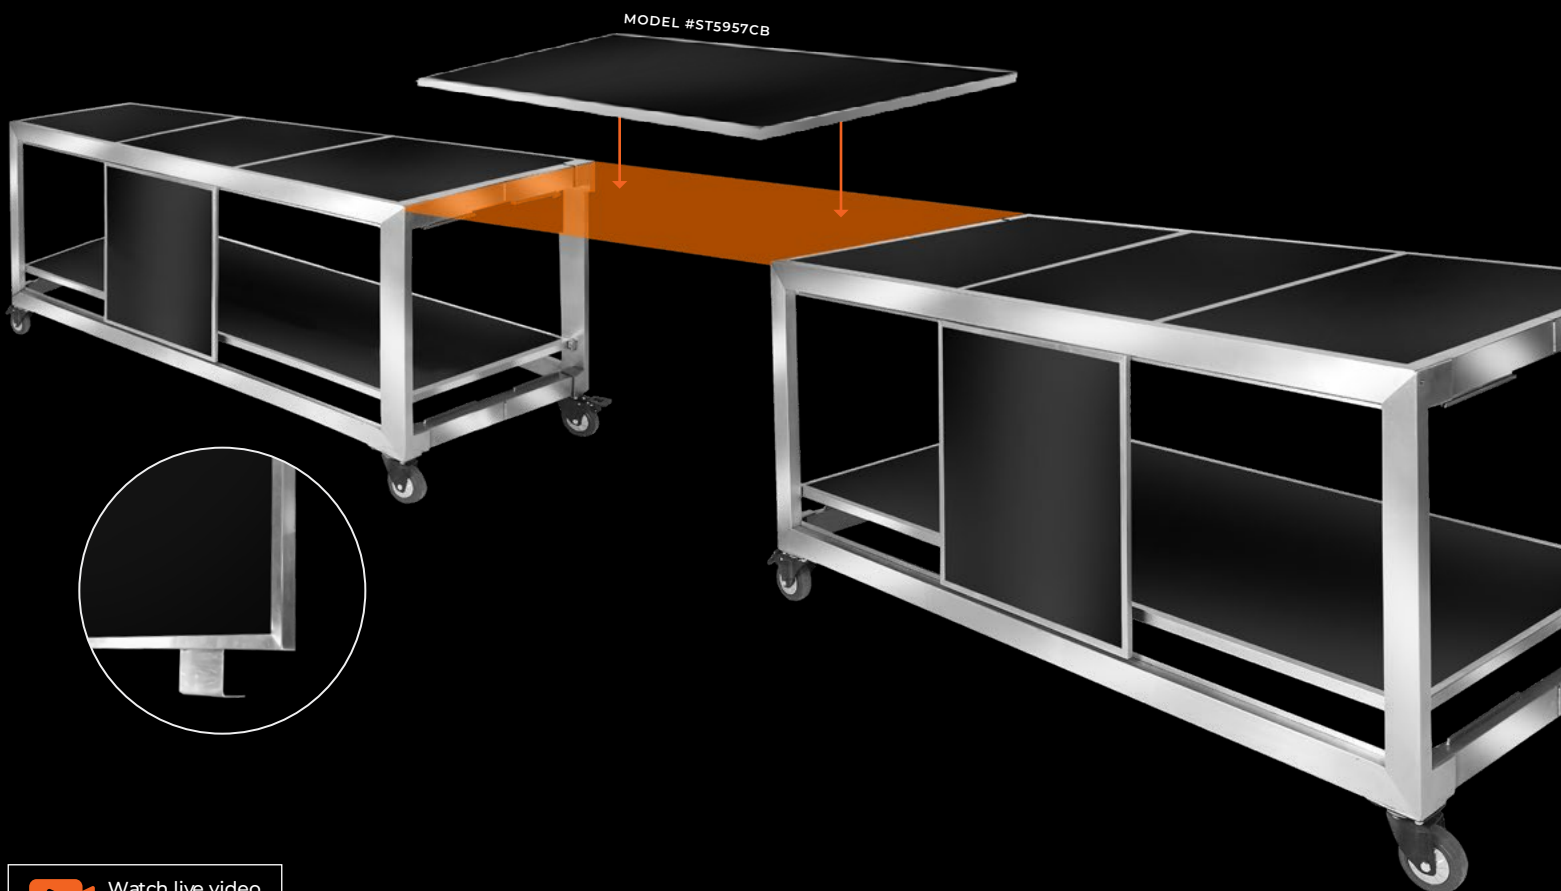

Watch live video
for this product.