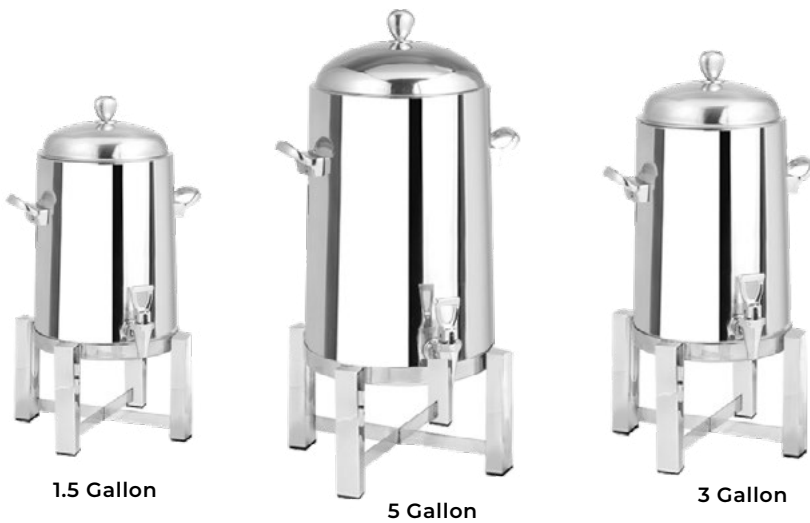

Vacuum Double Wall P2 Collection | Coffee Urns

P2

1.5 Gallon
Stainless Steel

#3221P2

3 Gallon
Stainless Steel

#3223P2

5 Gallon
Stainless Steel

#3225P2

Drip Tray
6"X6"

#9450

Spigot

#3223SPGHF