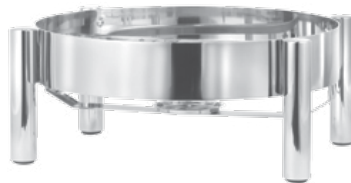

5-STAR SOUP MARMITES

7-Star Jazz Rock | Soup Marmite & Base

Watch live video for this product.