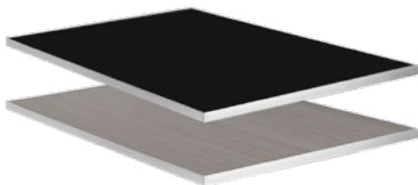

SHELVES

REVERSIBLE
BLACK/ GRAY GRAIN