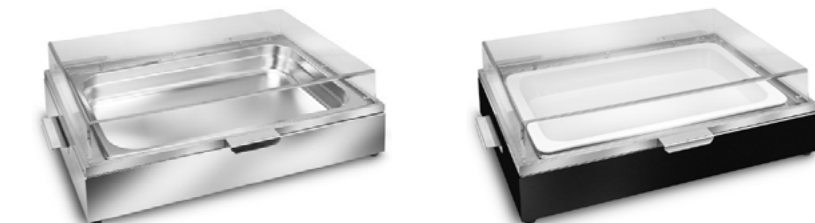

Totally Cool Collection

A.

B.

TOTALLY COOL

A. Stainless Steel Pan

8 Qt.
Stainless Steel Base

#9080

B. Porcelain Pan

8 Qt.
SS Black Base

#9085MB