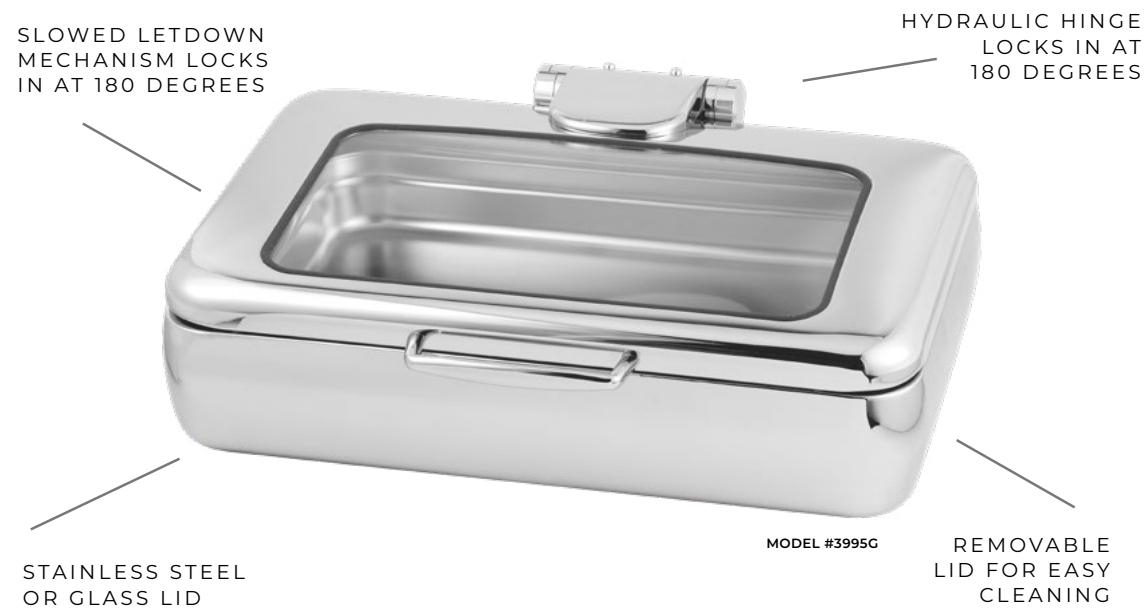

7-STAR VESSEL FEATURES