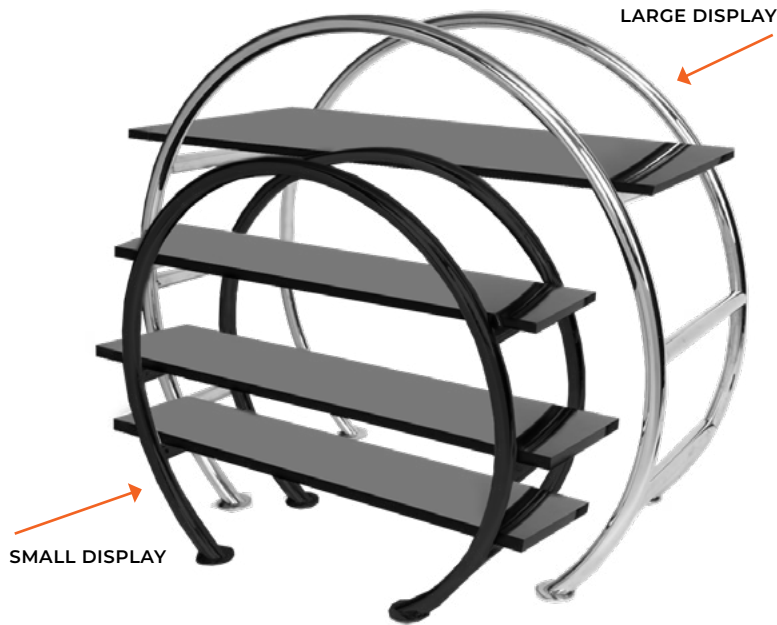

TABLETOP RISERS

Circular Display | Tabletop Stand

COLLECTION

MODEL

CIRCULAR

Large Display Glass Shelves

33"W x 13"D x 27.5"H
Stainless Steel Frame

#1755G