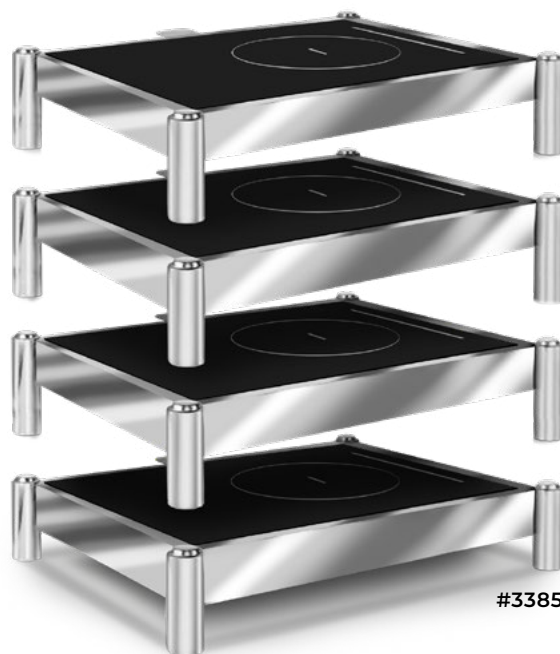

COLLECTION	MODEL #
INDUCTION STANDS	
Stainless Steel Stand 18 1/2" x 16 3/4" x 4 1/2"H Stainless Steel	#3380
Black Stand 18 1/2" x 16 3/4" x 4 1/2"H Stainless Steel	#3380MB
COMBINATIONS	
STAINLESS STEEL STAND	
Butcher Block 18 1/2" x 16 3/4" x 4 1/2"H Stainless Steel	#3390
Small Round Induction 18 1/2" x 16 3/4" x 4 1/2"H Stainless Steel	#3395
Induction Heating Element 18 1/2" x 16 3/4" x 4 1/2"H Stainless Steel	#3385
Acrylic Top 18 1/2" x 16 3/4" x 4 1/2"H Stainless Steel	#3382
BLACK STAND	
Butcher Block 18 1/2" x 16 3/4" x 4 1/2"H Stainless Steel	#3390MB
Small Round Induction 18 1/2" x 16 3/4" x 4 1/2"H Stainless Steel	#3395MB
Induction Heating Element 18 1/2" x 16 3/4" x 4 1/2"H Stainless Steel	#3385MB
Acrylic Top 18 1/2" x 16 3/4" x 4 1/2"H Stainless Steel	#3382MB

TILES

Adapter with Small Round Induction Stainless Steel	#802IND
Induction Heating Element 15.35" x 11.82" x 3.46" built-in size: 11.02" x 14.56"	#806IND
Wooden Butcher Block Carving Board	#3353
Portable Battery	#9001PB

A SIMPLE CONCEPT BUILDS A POWERFUL & INTELLIGENT SETUP

#3385

STACKABLE FOR
EASY STORAGE

#3385

Quick Connect Induction Stand Features

- ▶ Stackable Legs Connect Vertically, Horizontally, and Stack One on Top of the Other
- ▶ Varying Buffet Heights and Storage Options
- ▶ The Base Frame Will Hold Induction Cooker/Warmer, Round Induction Unit, and a Butcher Block Carving Board
- ▶ Countless Configurations
- ▶ Stainless Steel