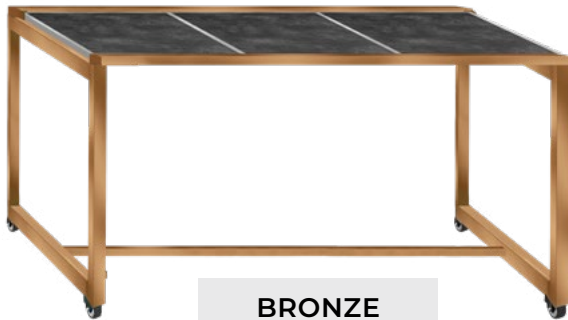

STRETCH BUFFET

3 Tile Buffet | Multi-function, Fully Collapsible

COPPER

BLACK

BRONZE

COLLECTION

MODEL

FRAME (ONLY)