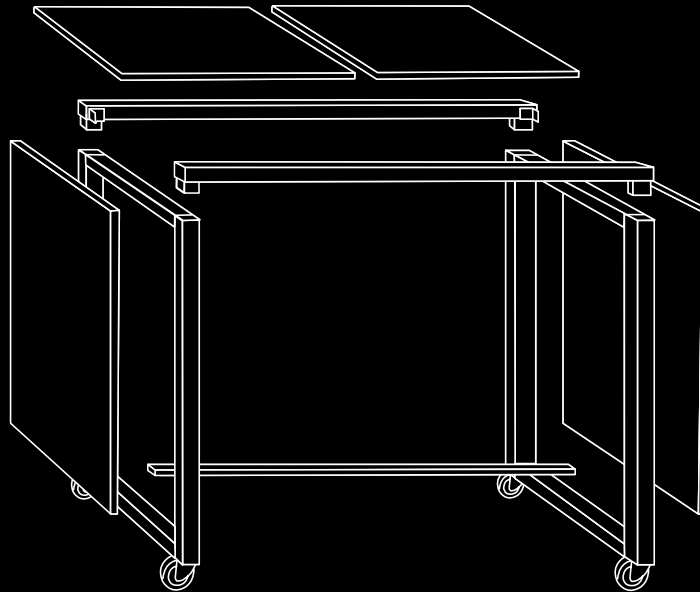

Watch live video for this product.

One set of side frames can be used for 3 size table lengths. 1, 2 or 3 tile table length.

THE STRETCH BUFFET

DESIGNED WITH THE EASTERN CONCEPT OF:

NO HARDWARE REQUIRED FOR ASSEMBLY OR DISMANTLING
COMPACT STORAGE SOLUTIONS
FROM 1 TILE, UP TO 3 TILES

STRETCH BUFFET

Single Tile Buffet | Multi-function, Fully Collapsible

COLLECTION

MODEL

FRAME (ONLY)

Stainless Steel Single Tile Frame
22"W x 31"D x 32"H

#Z2000

Black Single Tile Frame
22"W x 31"D x 32"H