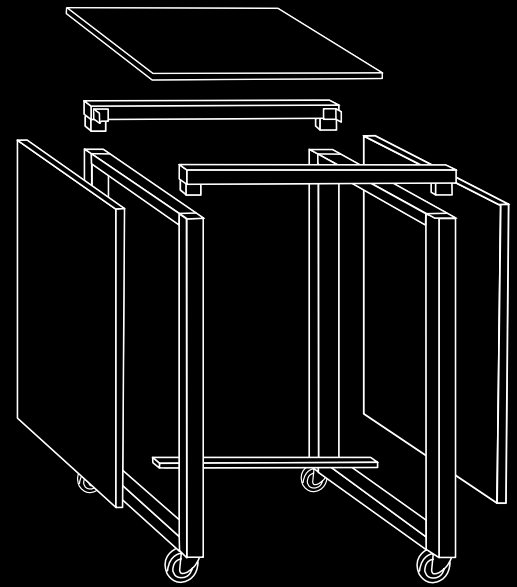

THE HUB ADD-ONS

XYLO 

Items are available in a variety of finishes, brushed or powder color.
Visit www.EasternTableTop.com for full product details.

ZOZZ

MODULAR FLAT PACK

STRETCH BUFFET

The Freedom of Movement ushers in the new era of buffet mobility with flat pack compact storage solutions.

Watch live video for this product.

One set of side frames can be used for 3 size table lengths. 1, 2 or 3 tile table length.

THE STRETCH BUFFET

DESIGNED WITH THE EASTERN CONCEPT OF:

NO HARDWARE REQUIRED FOR ASSEMBLY OR DISMANTLING
COMPACT STORAGE SOLUTIONS
FROM 1 TILE, UP TO 3 TILES