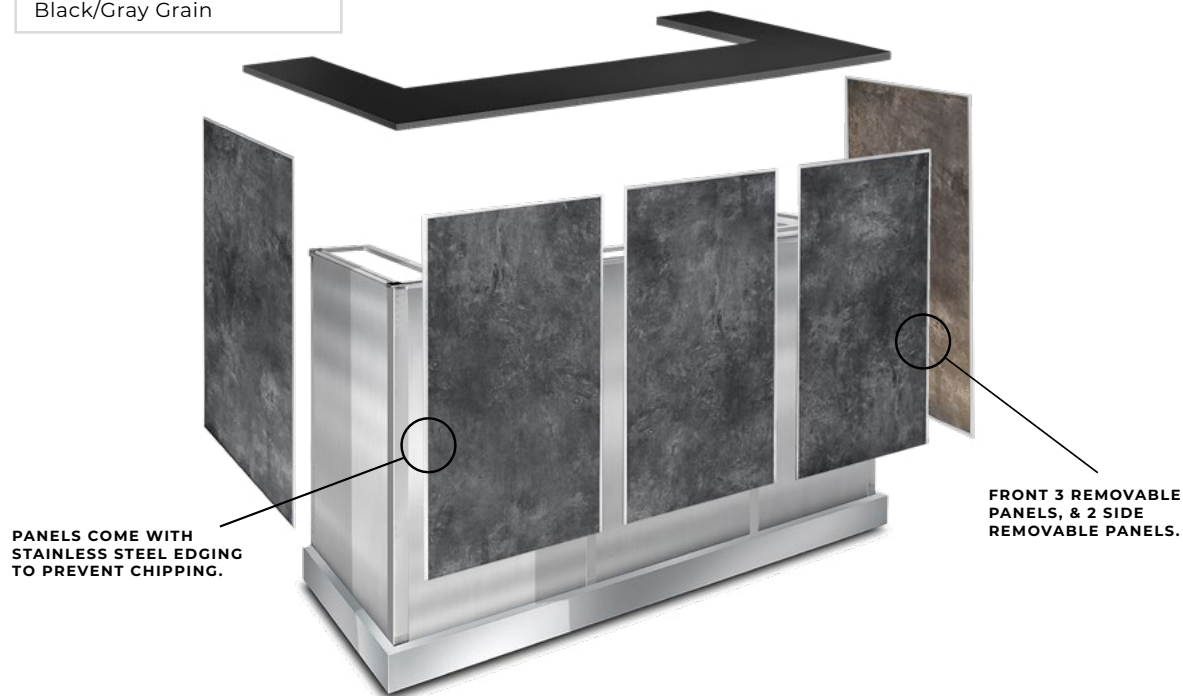

NOT ALL BARS ARE CREATED EQUAL.
Enjoy the flexibility to change panel colors of your permanent bar set up.
One Bar Base - 4 different color panel options.
Magnetically clicks into tracks easily.

REVERSIBLE 5 PANEL SET
Black/Gray Grain