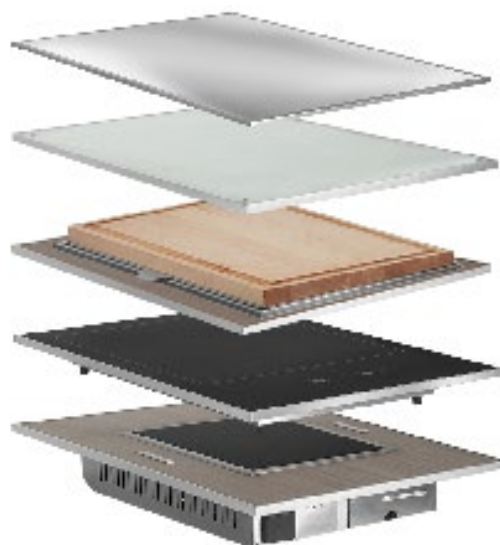

SEE PAGE 40
FOR ALL TILE OPTIONS