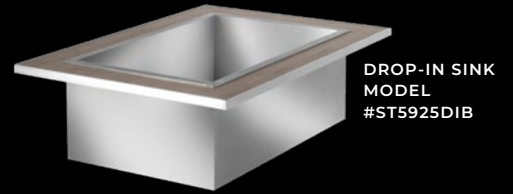

SCRATCH RESISTANT LAMINATE PANELS

COMPLETE LAMINATE FRONT PANELS

1/3 LAMINATE FRONT PANELS

LAMINATE SIDE PANELS

THE HUB TABLE BAR KIT

THE HUB COLLAPSIBLE BAR DESIGN

BAR KIT

- FRAME
- DROP-IN SINK
- STAINLESS STEEL TILE
- SPEED RAIL
- BAR TOP
- BOTTOM SHELF