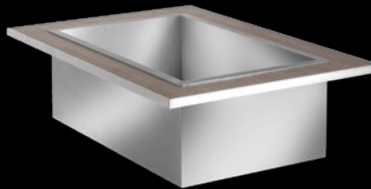

DROP-IN ICE BIN

MODEL #ST5925DIB