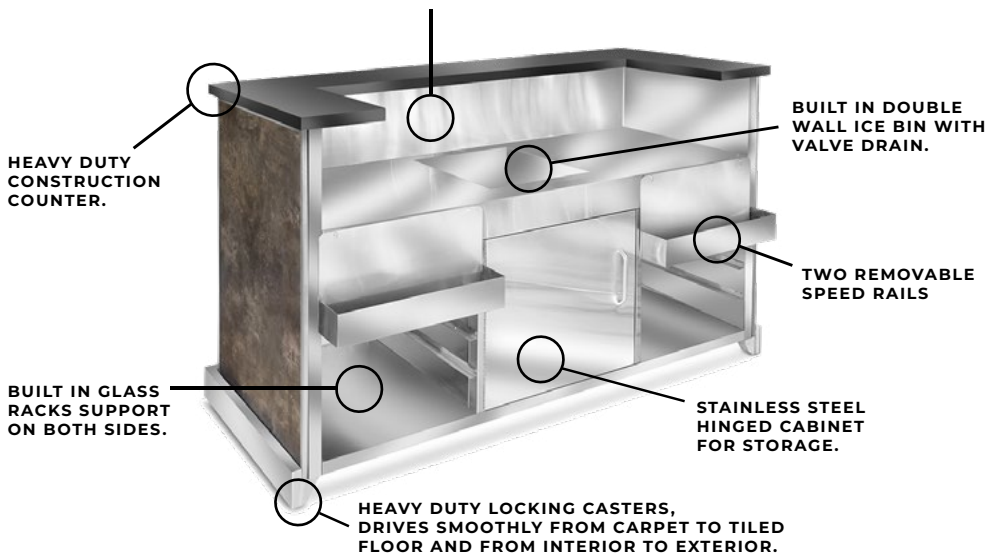

STAINLESS STEEL, ONE PIECE CONSTRUCTION