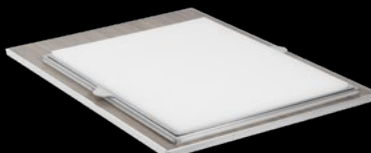

CUTTING BOARD

MODEL #ST5920CB