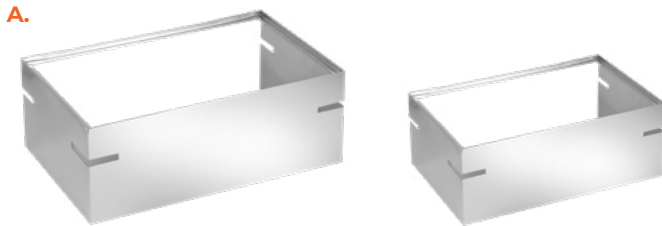

XYLO 

ALL-IN-ONE BUFFET SYSTEM

All-In-One Lexus Modular Buffet System

CHOOSE EITHER AN 8 QT OR A 4 QT DISPLAY STAND

SELECT YOUR FUNCTION

(Bases & Toppers Sold Separately)

COLLECTION

MODEL