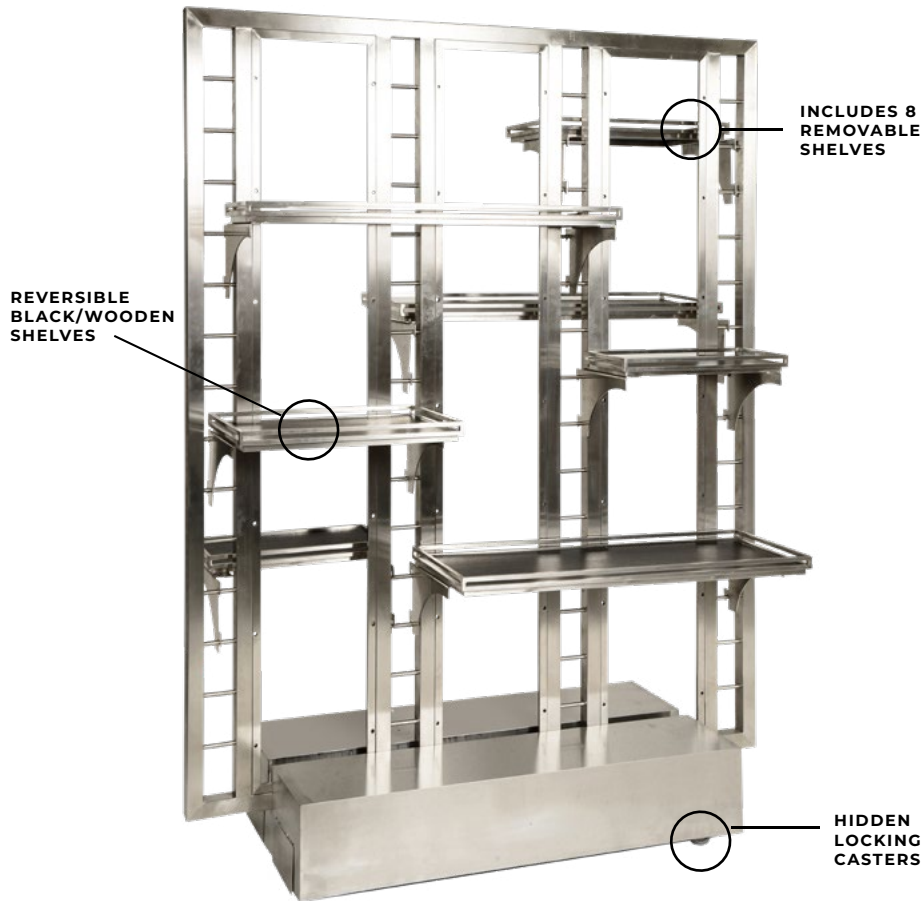

#ST1870G

Small Display Reversible Shelves

33 1/2"W x 22"D x 57 1/4"H
Stainless Steel

#ST1870W

THE PI COLLECTION

The pi shape design has never ending set-up options.
From one slice to the entire pie.

MOBILE BUFFETS

XYLO 

Items are available in a variety of finishes, brushed or powder color.
Visit www.EasternTableTop.com for full product details.

MOBILE BUFFETS

COLLECTION

MODEL #

GRANDSTAND

Stainless Steel Shelves
59"W x 27.5"D x 75.50"H
Stainless Steel

#ST1780

Grandstand | Mobile Buffet Display

Grandstand Features

- ▶ Additional Add-ons Available
- ▶ Locking Caster Wheels
- ▶ Double- Sided Service
- ▶ Includes 8 Removable Shelves
- ▶ Stainless Steel

Items are available in a variety of finishes, brushed or powder color. Visit www.EasternTableTop.com for full product details.

Watch live video for this product.

THE GRANDSTAND WALL

MOBILE BUFFETS

MAKE A STATEMENT WITH
DOUBLE SIDED DISPLAY.

WIDE & NARROW
SHELVES EASILY HOOK
ON AT ANY HEIGHT.

MOBILE BUFFETS

Fold Away | Collapsible Mobile Display