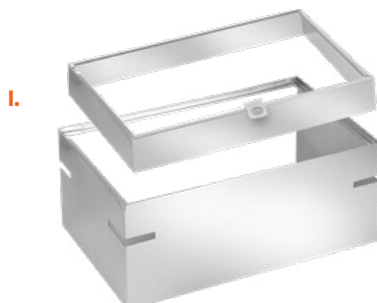

XYLO 

ALL-IN-ONE BUFFET SYSTEM

All-In-One Lexus Modular Buffet System

CHOOSE EITHER AN 8 QT OR A 4 QT DISPLAY STAND

SELECT YOUR FUNCTION

(Bases & Toppers Sold Separately)

COLLECTION

MODEL