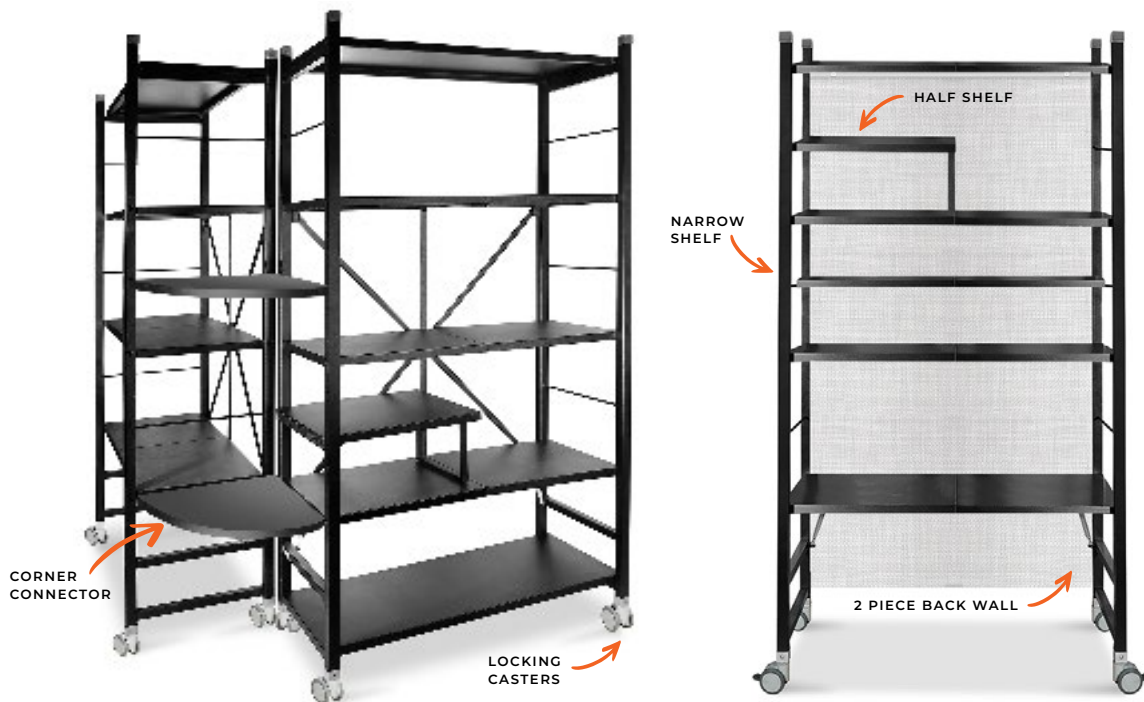

Removable Half Shelf #Z1020

Leather Shelf #Z1050LS

Wooden Shelf #Z1055WS

PVC Topper #Z1060PVC

MAGNETIC BACK WALL

Magnetic Wall #Z1090BW

SHELVING OPTIONS

BOTTOM SHELF

LINEAR CONNECTOR

CORNER CONNECTOR

THE MOST CLEVER AND UNIQUE ONE-STEP FOLDING BUFFET KIOSK, THAT IS MULTI-FUNCTIONAL AND ULTRA-LIGHTWEIGHT.

ZOZZ DISPLAY KIOSK

XYLO 
Items are available in a variety of finishes, brushed or powder color.
Visit www.EasternTableTop.com for full product details.