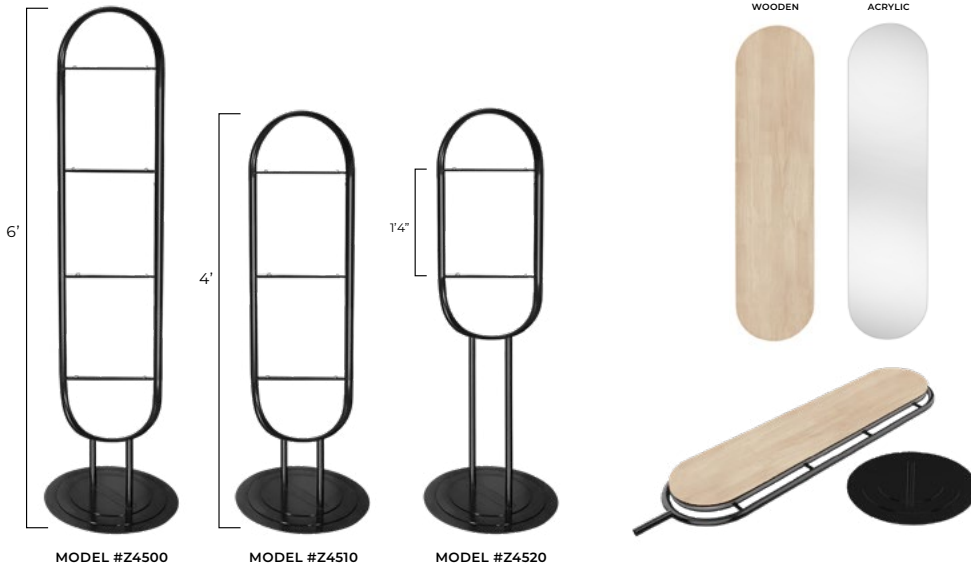

*1 TABLE - 4 EXTENSIONS
AT EASTERN WE ONLY DRIVE THE BEST.*

MOBILE BUFFETS

CAPSULE COLLECTION

Capsule Collection | Connecting Risers & Shelves

COLLECTION

MODEL

DISPLAY

- 6' Tall Riser** #Z4500
Fits 4 shelves
- 4' Tall Riser** #Z4510
Fits 3 shelves
- 4' Tall Riser** #Z4520
Fits 2 shelves