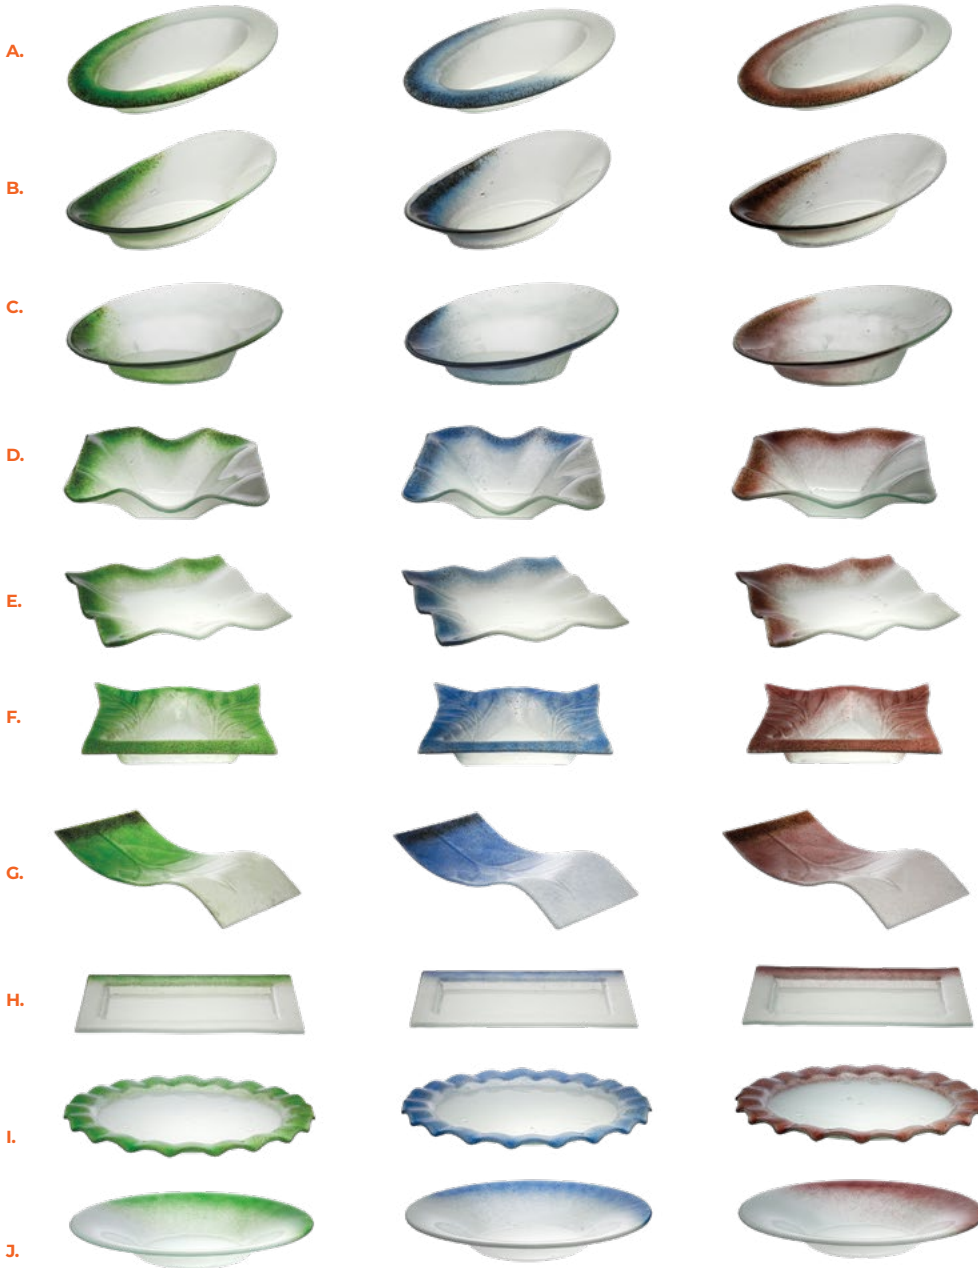

#8530
#8532
#8534
- O.**

#8597AC
- P.**

#8550

CUSTOM SIZES AVAILABLE

Visit www.EasternTableTop.com for full product details.

KALYDO PLATES

Colored Glass Serving Bowls & Plates - 10mm Thick

COLLECTION