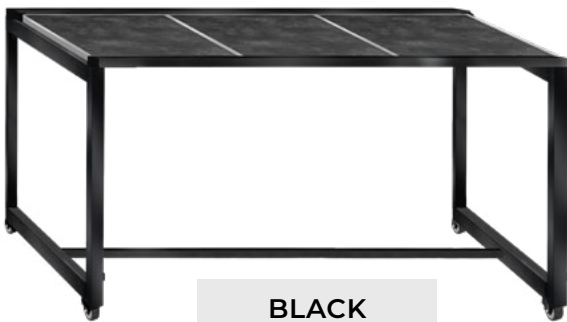

STORAGE CART

Storage Cart	#Z2080
---------------------	--------

SEE PAGE 40
FOR ALL TILE OPTIONS

COMPLETE YOUR LOOK [PANELS]

ZOZZ STORAGE CART

Items are available in a variety of finishes, brushed or powder color. Visit www.EasternTableTop.com for full product details.

STRETCH BUFFET

3 Tile Buffet | Multi-function, Fully Collapsible

COPPER

BLACK

BRONZE

COLLECTION

MODEL

FRAME (ONLY)