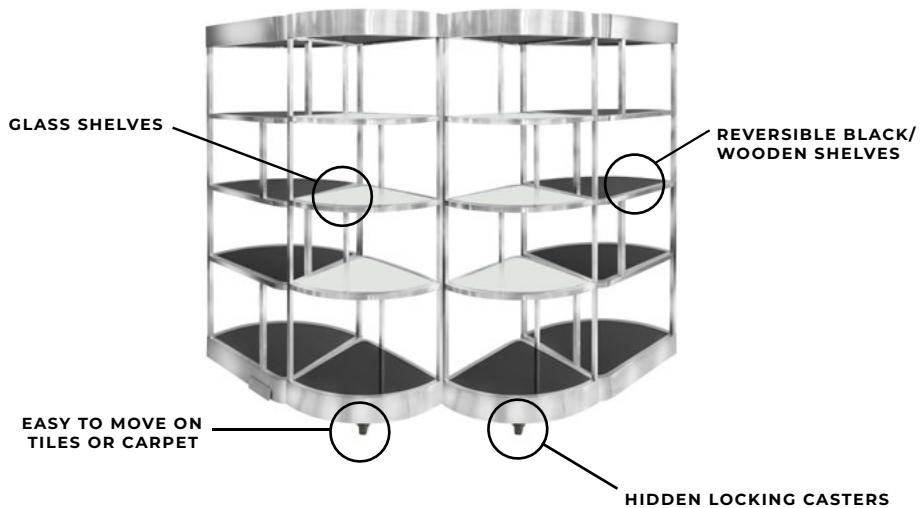

#ST1810W

BLACK

Glass Shelves

19 3/4"W x 19 3/4"D x 47 3/4"H
Black Stainless Steel

#ST1810GMB

Reversible Shelves

19 3/4"W x 19 3/4"D x 47 3/4"H
Black Stainless Steel

#ST1810WMB

DISPLAY CONNECTORS

Glass Shelf

#ST18G

Reversible Wooden Shelf

#ST18WT

PERFECT FOR BUFFET SET-UP OR GRAB N' GO
AVAILABLE IN ALL XYLO COLORS

XYLO 

Items are available in a variety of finishes, brushed or powder color.
Visit www.EasternTabletop.com for full product details.

MOBILE BUFFETS

The Pi | Buffet Display

▼ INTERCHANGEABLE SHELVES FOR ALL SIZE DISPLAYS ▼

SUGGESTED DISPLAY OPTIONS

COLLECTION

MODEL

THE PI

Large Display Glass Shelves