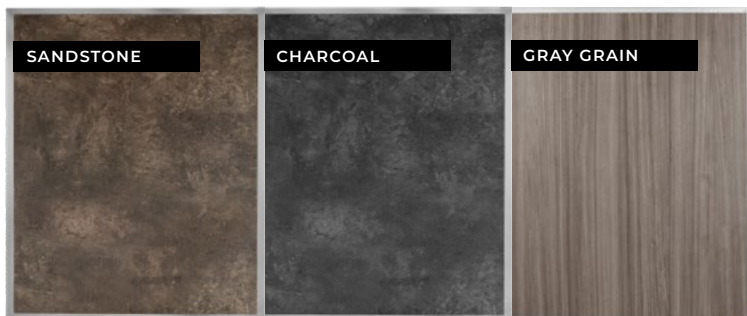

Storage Cart

#Z2080

SEE PAGE 40
FOR ALL TILE OPTIONS

COMPLETE YOUR LOOK [PANELS]

ZOZZ STORAGE CART

STRETCH BUFFET

2 Tile Buffet | Multi-function, Fully Collapsible

COLLECTION