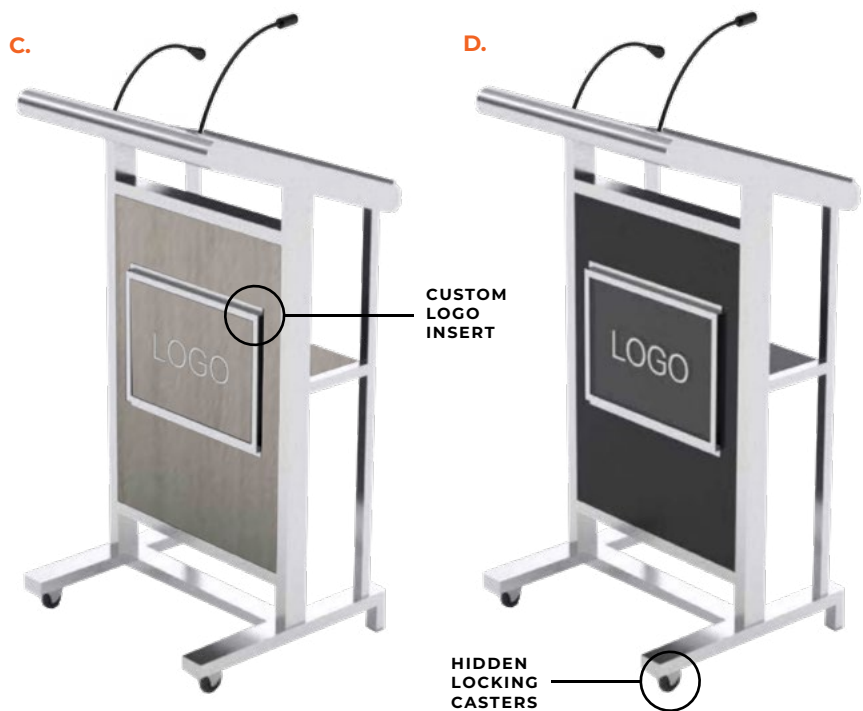

PODIUMS

Podiums | Modern Cutting Edge Design

COLLECTION

PODIUMS

A.
HPL Grey Grained
Stainless Steel

B.
HPL Black Finish
Stainless Steel

C.
HPL Grey Grained
Stainless Steel

D.
HPL Black Finish
Stainless Steel

MODEL

#WP4852

#WP4852BK

#WP4855

#WP4855BK