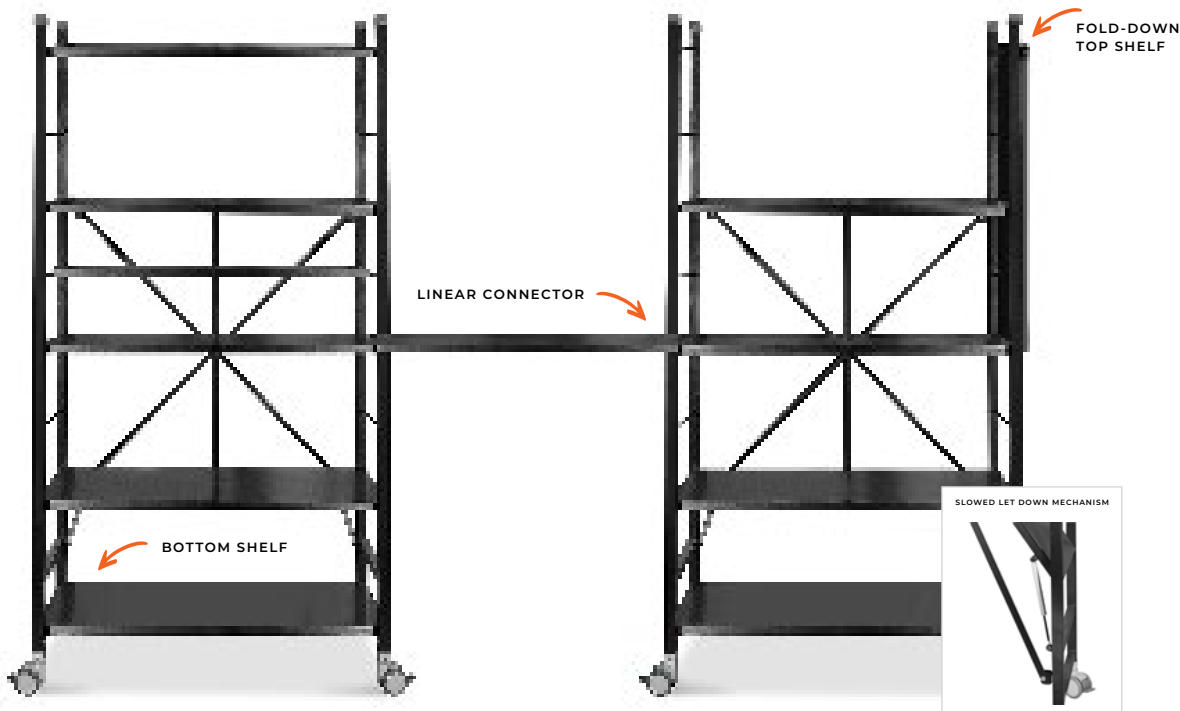

Removable Half Shelf #Z1020

Leather Shelf #Z1050LS

Wooden Shelf #Z1055WS

PVC Topper #Z1060PVC

MAGNETIC BACK WALL

Magnetic Wall #Z1090BW

SHELVING OPTIONS

BOTTOM SHELF

LINEAR CONNECTOR

CORNER CONNECTOR

THE MOST CLEVER AND UNIQUE ONE-STEP FOLDING BUFFET KIOSK, THAT IS MULTI-FUNCTIONAL AND ULTRA-LIGHTWEIGHT.

ZOZZ DISPLAY KIOSK

XYLO 
Items are available in a variety of finishes, brushed or powder color.
Visit www.EasternTableTop.com for full product details.

MOBILE BUFFETS

Cartwheel | 2-Piece Mobile Display

Cartwheel Features

- ▶ Single-Piece Construction (2 Units)
- ▶ Locking Caster Wheels
- ▶ Double- Sided Service
- ▶ Tempered Glass, Frosted Acrylic or Black Acrylic Shelves (7)