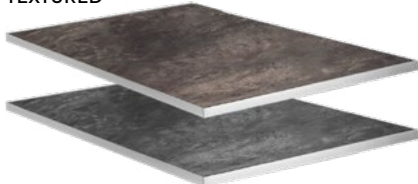

Reversible Textured Shelves
31" x 31"
Stainless Steel

#ST1850TT

SHELVES

REVERSIBLE
BLACK/ GRAY GRAIN

REVERSIBLE
TEXTURED

GLASS SHELF

NESTING

THE 4 WHEEL DRIVE